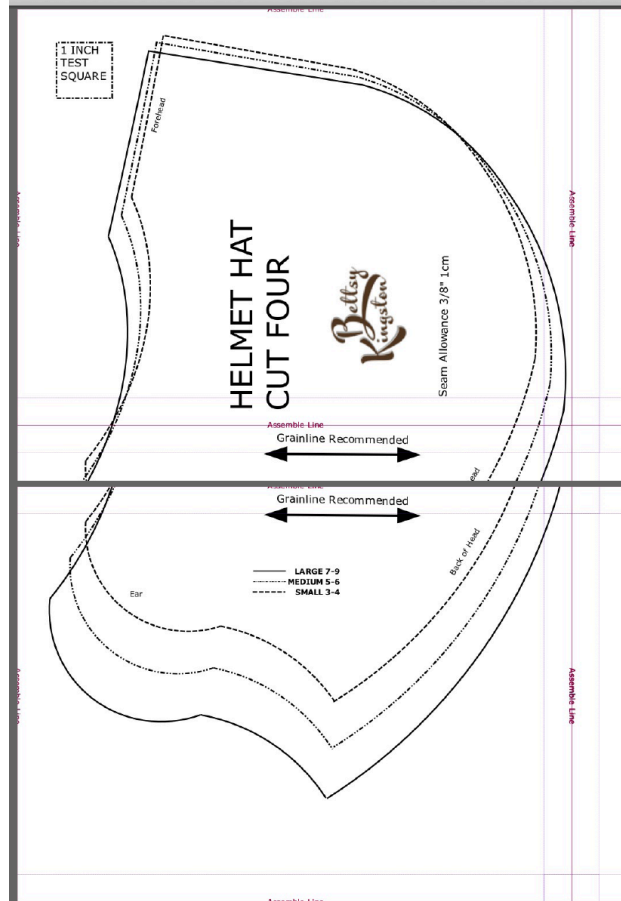

DIAGRAM OF COMPLETED PATTERN ONCE ASSEMBLED

DIAGRAM OF PAGES YOU HAVE RECEIVED

1 INCH
TEST
SQUARE

Forehead

HELMET HAT CUT FOUR

Seam Allowance 3/8" 1cm

Assemble Line

Grainline Recommended

Assemble Line

Head

Assemble Line
Grainline Recommended

- LARGE 7-9
- MEDIUM 5-6
- - - - SMALL 3-4

Ear

Back of Head

Assemble Line

Assemble Line

Assemble Line